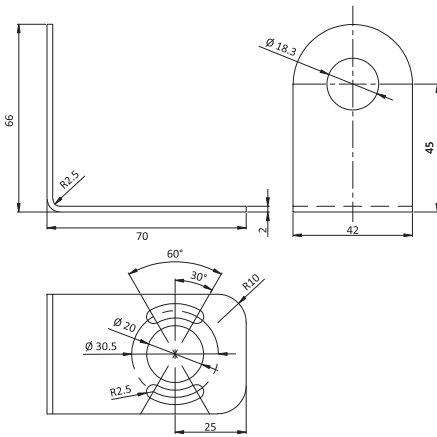

RT600\*600

PHOTOELECTRIC SENSOR ACCESSORIES

MOUNTING BRACKET

Barrel 18 series mounting bracket

EOM18-1

OS50 Series Mounting Bracket

EOS50-1

OS12 series mounting bracket