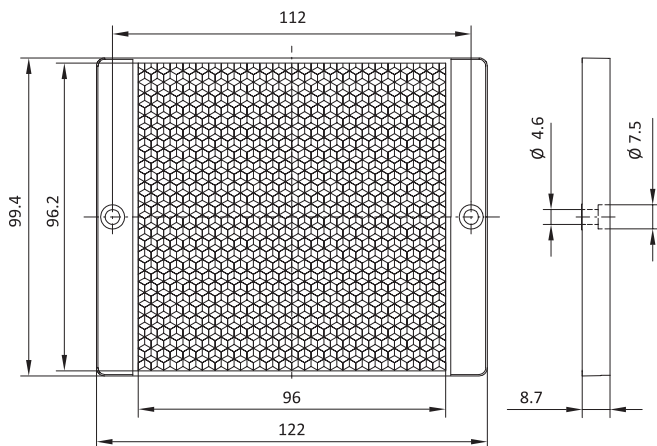

PHOTOELECTRIC SENSOR ACCESSORIES

REFLECTOR

RB80

RB100*100