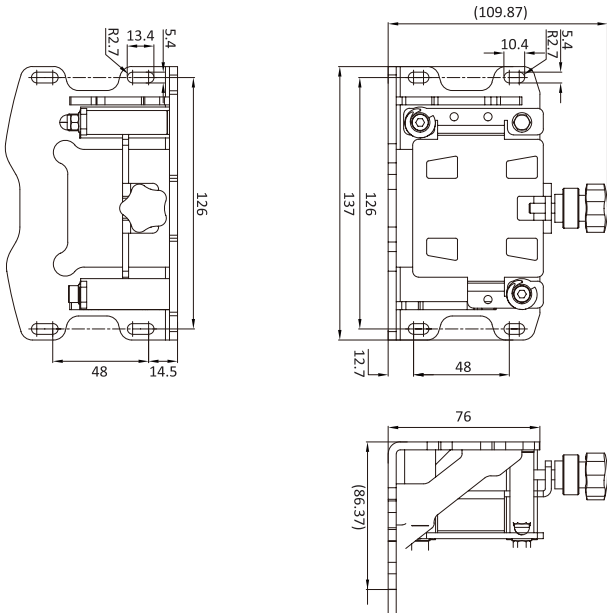

PHOTOELECTRIC SENSOR ACCESSORIES

MOUNTING BRACKET

OSM300 series mounting bracket

EOSM300-1