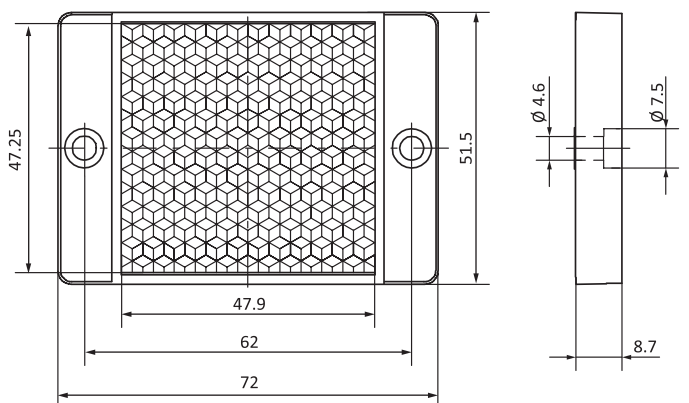

PHOTOELECTRIC SENSOR ACCESSORIES

REFLECTOR

RB15\*25

RB20\*40

RB40\*60

RB50\*50-1

PHOTOELECTRIC SENSOR ACCESSORIES

REFLECTOR