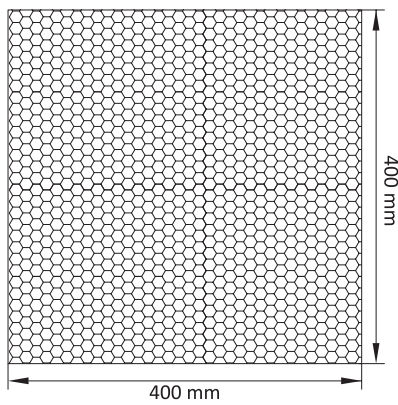

RB50\*50

RB80

RB100\*100

PHOTOELECTRIC SENSOR ACCESSORIES

REFLECTIVE TAPE

RT50-1

RT200\*200

RT400\*400