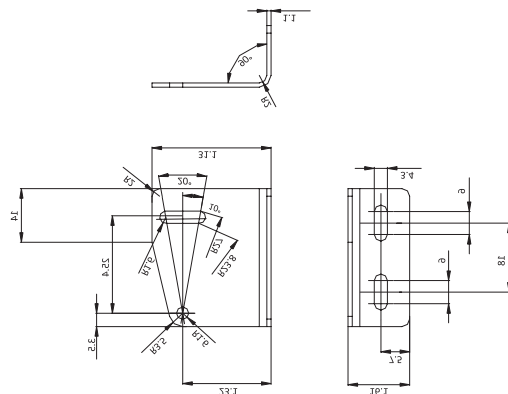

OS12 series mounting bracket

EOS12DF-2