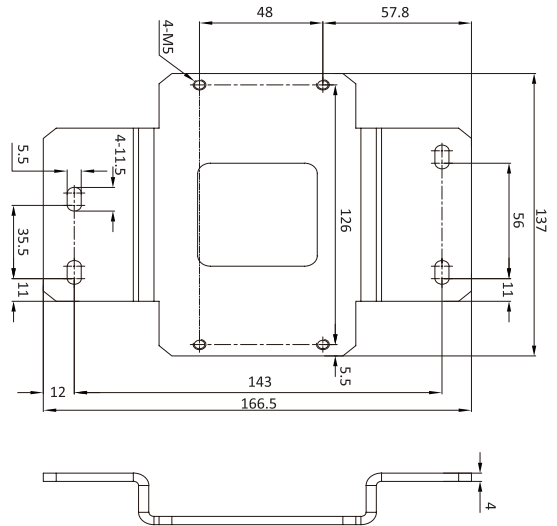

MOUNTING BRACKET

OSM300 series mounting bracket

EOSM300-1

OSM300 series mounting bracket

EOSM300-2

INTALL ACCESSORIES ( OPTIONAL)

OSM300 Air-cooled module

EOSM300-FLT