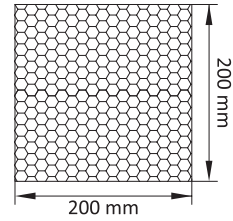

RB50\*50

RB80

RB100\*100

PHOTOELECTRIC SENSOR ACCESSORIES

REFLECTIVE TAPE

RT50-1

RT200\*200

RT400\*400