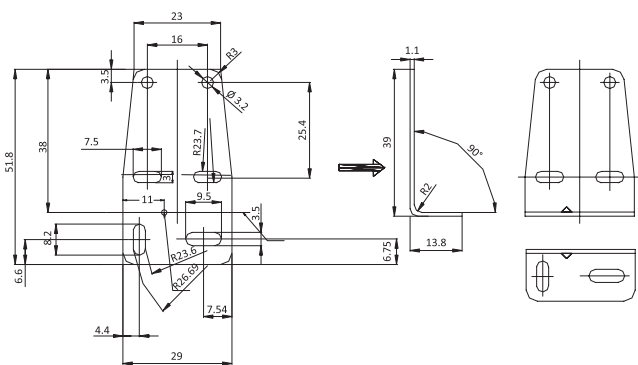

OS12 series mounting bracket

EOS12DF-1