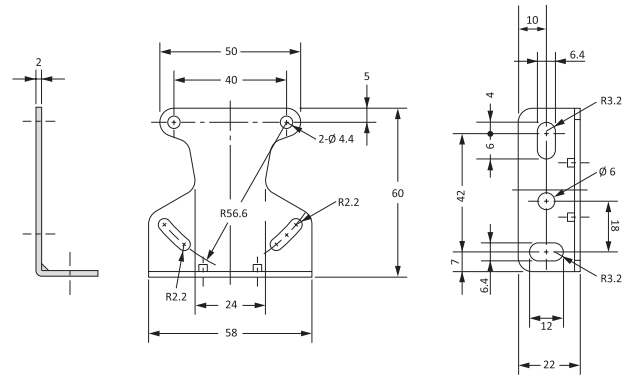

RT600\*600

PHOTOELECTRIC SENSOR ACCESSORIES

MOUNTING BRACKET

Barrel 18 series mounting bracket

EOM18-1

OS50 Series Mounting Bracket

EOS50-1

OS12 series mounting bracket