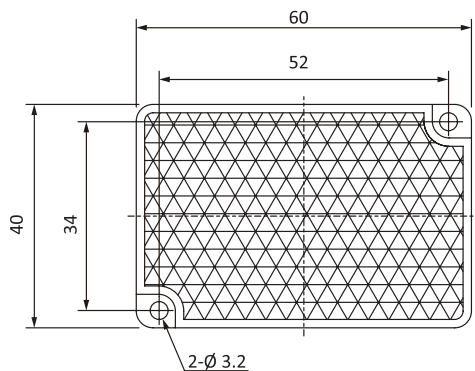

PHOTOELECTRIC SENSOR ACCESSORIES

REFLECTOR

RB15\*25

RB20\*40

RB40\*60

RB50\*50-1

PHOTOELECTRIC SENSOR ACCESSORIES

REFLECTOR