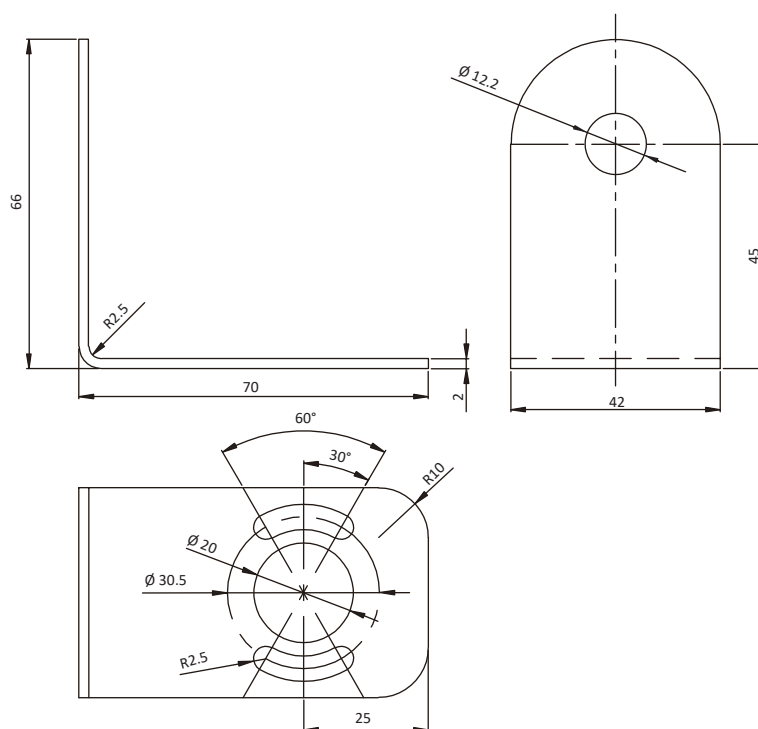

EO12DF

PRODUCT PARAMETERS

PRODUCT SERIES M12 series mounting bracket

MATERIAL stainless steel

MECHANICAL DRAWING

EO12DF

SALES AND SERVICE

Tianjin Elco Automation Co., Ltd