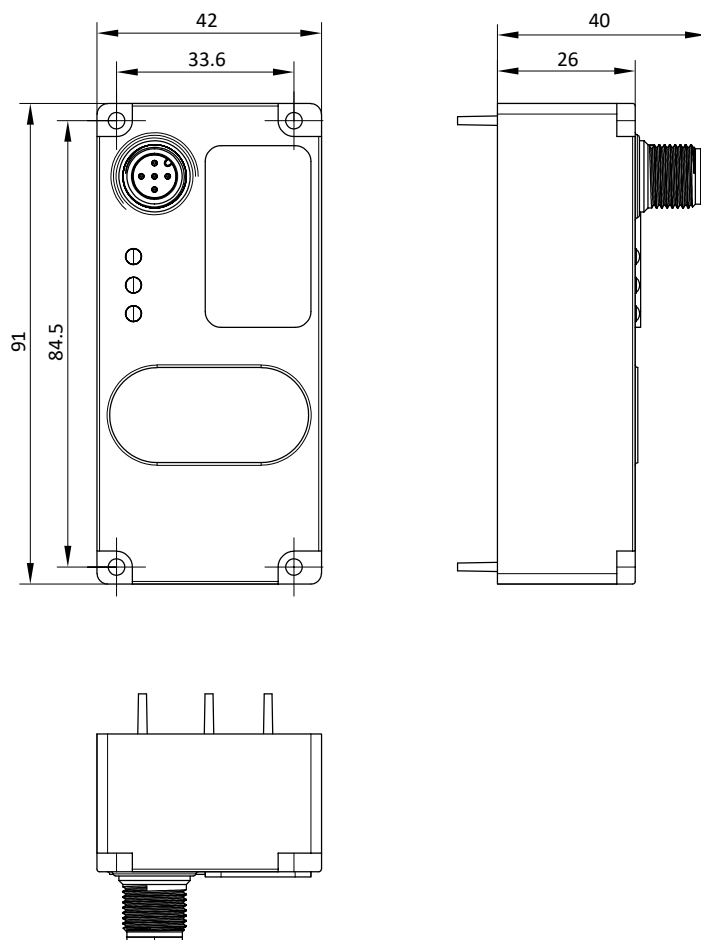

MVT-C-LK

ARTICLE PROPERTIES

PRODUCT TYPE	Valve terminal bus node	PROTOCOL	IO-LINK
DESCRIPTION	The M12 interface is CLASS-B	MATCHING FESTO VALVE TERMINALS	VTUG
TRANSFER RATE	COM2		

ELECTRICAL DATA

SUPPLY VOLTAGE	18 ... 30 V DC	IO-LINK VERSION	IO-Link V1.1.3
CURRENT CONSUMPTION	Less than 100 mA	TRANSMISSION RATE	COM2 38.4 kbps
SYSTEM MAX. POWER SUPPLY	1 A	MAX. ADDRESS VOLUME, INPUTS	6 Byte
VALVE MAX. POWER SUPPLY	2 A	MAX. ADDRESS VOLUME, OUTPUTS	6 Byte
ELECTRICAL ISOLATION	Yes	COMMUNICATION STATUS	Communication failure alarm
FIELDBUS	Class-B: 1*M12, A-CODE, 5 pin, Male	POWER SUPPLY DETECTION	Low voltage alarm
MAX. NUMBER OF SOLENOID COILS	48	SYSTEM DIAGNOSTICS	System failure alarm

GENERAL DATA

TYPE OF MOUNTING	On electrical interface	OPERATING TEMPERATURE	-5 ... +60 °C
PROTECTION	IP67	STORAGE TEMPERATURE	-20 ... +70 °C
		DIMENSIONS	42 x 91 x 40 mm

APPROVALS

MVT-C-LK

DIMENSIONS

FIELD BUS DRAWING