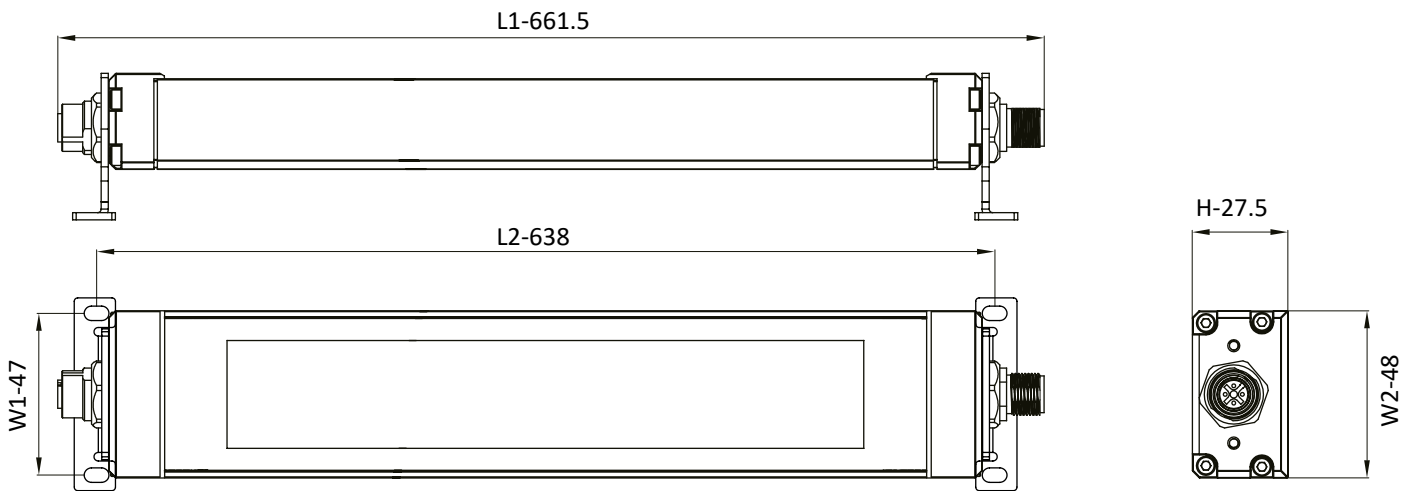

LF48W600-M

OPTICAL DATA

<b>LUMINOUS FLUX</b>	1500 lm	<b>LED SOURCE TYPE</b>	Non-lens
<b>LIGHT COLOUR</b>	5700 K daylight white	<b>LIGHT BODY LENGTH</b>	600 mm
<b>BEAM ANGLE</b>	82°	<b>Ra</b>	> 80

MECHANICAL DATA

<b>LENGTH (L1)</b>	661.5 mm	<b>LENGTH (L2)</b>	638 mm
<b>WIDTH (W1)</b>	47 mm	<b>WIDTH (W2)</b>	48 mm
<b>HEIGHT</b>	27.5 mm		
<b>HOUSING MATERIAL</b>	Aluminium	<b>WINDOW</b>	Frosted glass
<b>VERTICAL ADJUSTING T ANGLE</b>	± 45°	<b>WEIGHT</b>	1.5 kg

ELECTRICAL DATA

<b>POWER</b>	18.8 W	<b>RATED OPERATIONAL VOLTAGE</b>	24 V DC/AC
<b>CURRENT</b>	0.78 A	<b>OPERATING VOLTAGE</b>	18 ... 30 V DC/AC
<b>LAMPS LIFETIME</b>	> 50000 h	<b>CONNECTION</b>	M12 x 1 4-pin
<b>ELECTRICAL PROTECTION GRADE</b>	III	<b>REVERSE POLARITY PROTECTED</b>	Yes
<b>STAND ALONE / CASCADABLE</b>	Cascadable, qty 3		