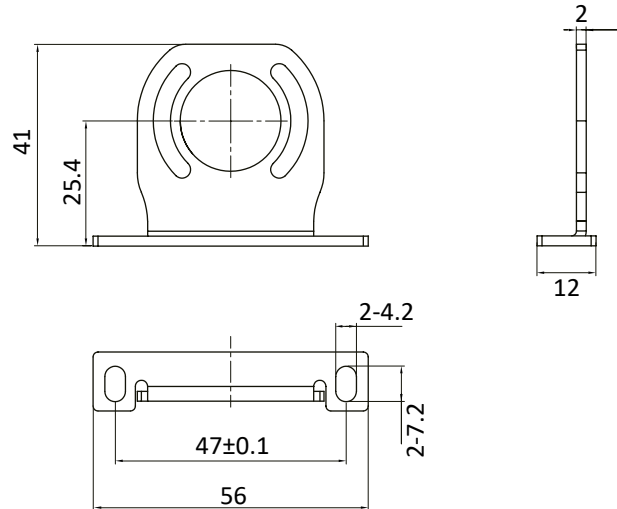

LF48W600-M

MOUNTING BRACKET

Angle adjustable, 304 stainless steel, each lamp with two mounting brackets

pre-moulding connector	pin out	connector model	wiring diagram
		CO12.3-2 CO12.4-2 CO12.3-2-C12.3 (Double ended)	

APPROVALS