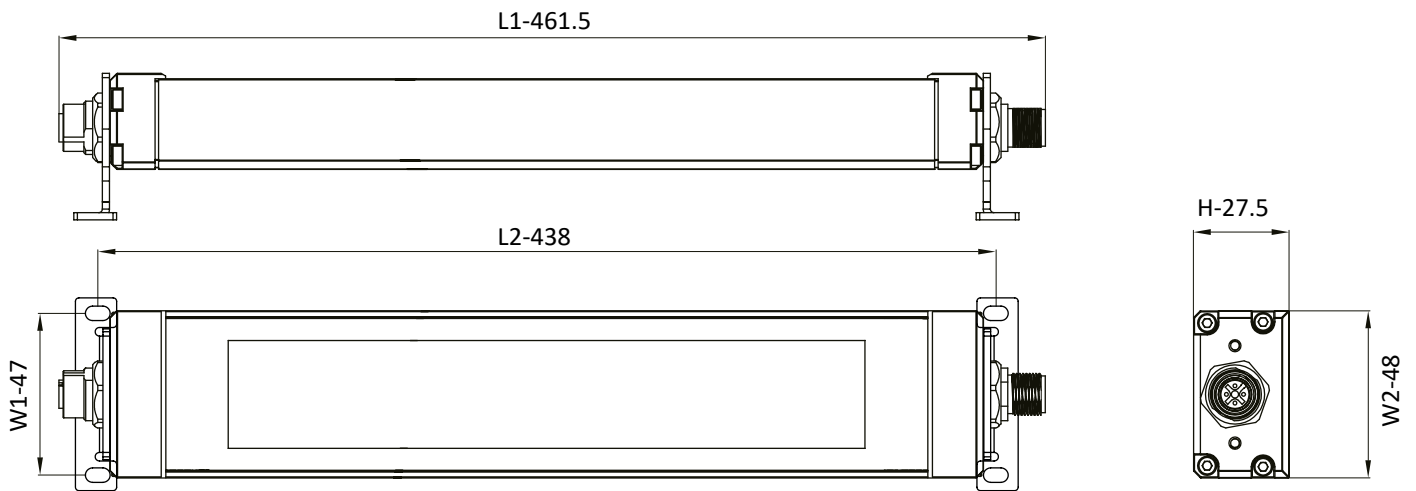

LF48W400-M

OPTICAL DATA

LUMINOUS FLUX	1000 lm	LED SOURCE TYPE	Non-lens
LIGHT COLOUR	5700 K daylight white	LIGHT BODY LENGTH	400 mm
BEAM ANGLE	82°	Ra	> 80

MECHANICAL DATA

LENGTH (L1)	461.5 mm	LENGTH (L2)	438 mm
WIDTH (W1)	47 mm	WIDTH (W2)	48 mm
HEIGHT (H1)	27.5 mm		
HOUSING MATERIAL	Aluminium	WINDOW	Frosted glass
VERTICAL ADJUSTING T ANGLE	± 45°	WEIGHT	1.1 kg

ELECTRICAL DATA

POWER	12.4 W	RATED OPERATIONAL VOLTAGE	24 V DC/AC
CURRENT	0.52 A	OPERATING VOLTAGE	18 ... 30 V DC/AC
LAMPS LIFETIME	> 50000 h	CONNECTION	M12 x 1 4-pin
ELECTRICAL PROTECTION GRADE	III	REVERSE POLARITY PROTECTED	Yes
STAND ALONE / CASCADABLE	Cascadable, qty 4		

ENVIRONMENTAL CONDITIONS

DEGREE OF PROTECTION	IP67	OPERATING TEMPERATURE	-20 ... +50 °C
-----------------------------	------	------------------------------	----------------

LF48W400-M

MOUNTING BRACKET

Angle adjustable, 304 stainless steel, each lamp with two mounting brackets