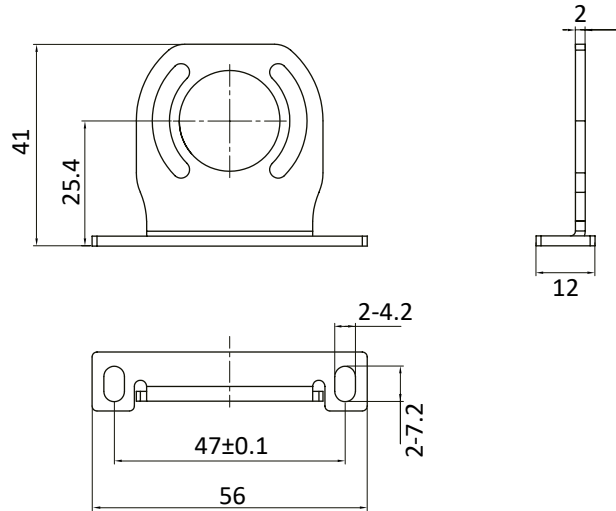

LF48W400-M

OPTICAL DATA

LUMINOUS FLUX	1000 lm	LED SOURCE TYPE	Non-lens
LIGHT COLOUR	5700 K daylight white	LIGHT BODY LENGTH	400 mm
BEAM ANGLE	82°	Ra	> 80

MECHANICAL DATA

LENGTH (L1)	461.5 mm	LENGTH (L2)	438 mm
WIDTH (W1)	47 mm	WIDTH (W2)	48 mm
HEIGHT (H1)	27.5 mm		
HOUSING MATERIAL	Aluminium	WINDOW	Frosted glass
VERTICAL ADJUSTING T ANGLE	± 45°	WEIGHT	1.1 kg

ELECTRICAL DATA

POWER	12.4 W	RATED OPERATIONAL VOLTAGE	24 V DC/AC
CURRENT	0.52 A	OPERATING VOLTAGE	18 ... 30 V DC/AC
LAMPS LIFETIME	> 50000 h	CONNECTION	M12 x 1 4-pin
ELECTRICAL PROTECTION GRADE	III	REVERSE POLARITY PROTECTED	Yes
STAND ALONE / CASCADABLE	Cascadable, qty 4		

ENVIRONMENTAL CONDITIONS

DEGREE OF PROTECTION	IP67	OPERATING TEMPERATURE	-20 ... +50 °C
-----------------------------	------	------------------------------	----------------

LF48W400-M

MOUNTING BRACKET

Angle adjustable, 304 stainless steel, each lamp with two mounting brackets