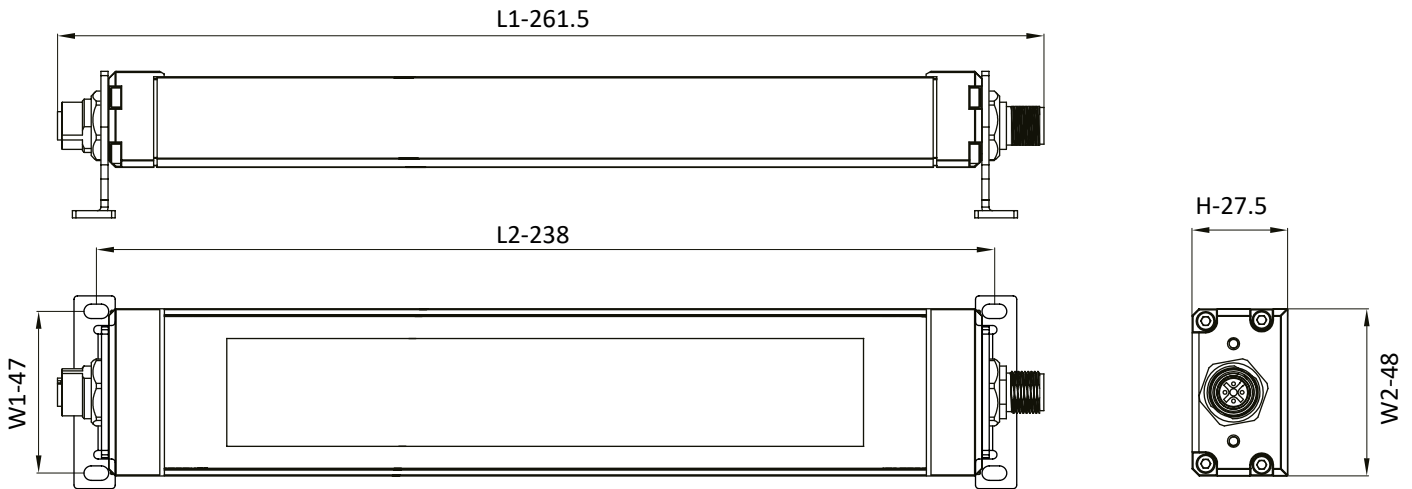

LF48W200-M

OPTICAL DATA

LUMINOUS FLUX	500 lm	LED SOURCE TYPE	Non-lens
LIGHT COLOUR	5700 K daylight white	LIGHT BODY LENGTH	200 mm
BEAM ANGLE	82°	Ra	> 80

MECHANICAL DATA

LENGTH (L1)	261.5 mm	LENGTH (L2)	238 mm
WIDTH (W1)	47 mm	WIDTH (W2)	48 mm
HEIGHT	27.5 mm		
HOUSING MATERIAL	Aluminium	WINDOW	Frosted glass
VERTICAL ADJUSTING T ANGLE	± 45°	WEIGHT	0.8 kg

ELECTRICAL DATA

POWER	6.2 W	RATED OPERATIONAL VOLTAGE	24 V DC/AC
CURRENT	0.26 A	OPERATING VOLTAGE	18 ... 30 V DC/AC
LAMPS LIFETIME	> 50000 h	CONNECTION	M12 x 1 4-pin
ELECTRICAL PROTECTION GRADE	III	REVERSE POLARITY PROTECTED	Yes
STAND ALONE / CASCADABLE	Cascadable, qty 8		

ENVIRONMENTAL CONDITIONS

DEGREE OF PROTECTION	IP67	OPERATING TEMPERATURE	-20 ... +50 °C
-----------------------------	------	------------------------------	----------------

LF48W200-M

MOUNTING BRACKET

Angle adjustable, 304 stainless steel, each lamp with two mounting brackets