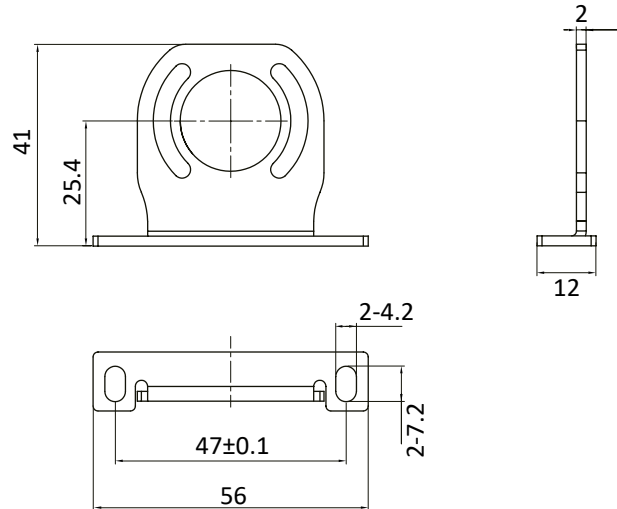

LF48W200-M

OPTICAL DATA

LUMINOUS FLUX	500 lm	LED SOURCE TYPE	Non-lens
LIGHT COLOUR	5700 K daylight white	LIGHT BODY LENGTH	200 mm
BEAM ANGLE	82°	Ra	> 80

MECHANICAL DATA

LENGTH (L1)	261.5 mm	LENGTH (L2)	238 mm
WIDTH (W1)	47 mm	WIDTH (W2)	48 mm
HEIGHT	27.5 mm		
HOUSING MATERIAL	Aluminium	WINDOW	Frosted glass
VERTICAL ADJUSTING T ANGLE	± 45°	WEIGHT	0.8 kg

ELECTRICAL DATA

POWER	6.2 W	RATED OPERATIONAL VOLTAGE	24 V DC/AC
CURRENT	0.26 A	OPERATING VOLTAGE	18 ... 30 V DC/AC
LAMPS LIFETIME	> 50000 h	CONNECTION	M12 x 1 4-pin
ELECTRICAL PROTECTION GRADE	III	REVERSE POLARITY PROTECTED	Yes
STAND ALONE / CASCADABLE	Cascadable, qty 8		

ENVIRONMENTAL CONDITIONS

DEGREE OF PROTECTION	IP67	OPERATING TEMPERATURE	-20 ... +50 °C
-----------------------------	------	------------------------------	----------------

LF48W200-M

MOUNTING BRACKET

Angle adjustable, 304 stainless steel, each lamp with two mounting brackets