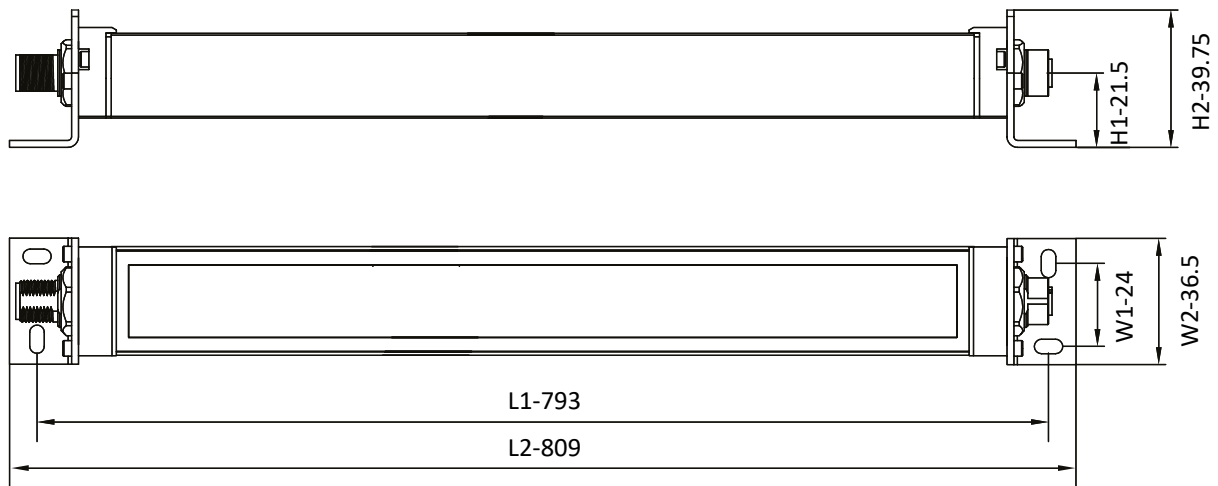

LF32W750L60-C

OPTICAL DATA

<b>LUMINOUS FLUX</b>	1750 lm	<b>LED SOURCE TYPE</b>	Lens
<b>LIGHT COLOUR</b>	Cool White 5700 K	<b>LIGHT BODY LENGTH</b>	750 mm
<b>BEAM ANGLE</b>	38°	<b>Ra</b>	> 80

MECHANICAL DATA

<b>LENGTH (L1)</b>	793 mm	<b>LENGTH (L2)</b>	809 mm
<b>WIDTH (W1)</b>	24 mm	<b>WIDTH (W2)</b>	36.5 mm
<b>HEIGHT (H1)</b>	21.5 mm	<b>HEIGHT (H2)</b>	39.75 mm
<b>HOUSING MATERIAL</b>	Aluminium	<b>WINDOW</b>	Transparent glass
<b>VERTICAL ADJUSTING T ANGLE</b>	± 60°	<b>WEIGHT</b>	0.8 kg

ELECTRICAL DATA

<b>POWER</b>	20.5 W	<b>RATED OPERATIONAL VOLTAGE</b>	24 V DC/AC
<b>CURRENT</b>	0.85 A	<b>OPERATING VOLTAGE</b>	18 ... 30 V DC/AC
<b>LAMPS LIFETIME</b>	> 50000 h	<b>CONNECTION</b>	M12 x 1 4-pin
<b>ELECTRICAL PROTECTION GRADE</b>	III	<b>REVERSE POLARITY PROTECTED</b>	Yes
<b>STAND ALONE / CASCADABLE</b>	Cascadable, qty 3		

Angle adjustable, 304 stainless steel, each lamp with two mounting brackets

Pre-moulding connector	Pin out	Connector model	Wiring diagram
		CO12.3-2 CO12.4-2 CO12.3-2-C12.3 (Double ended)	

APPROVALS