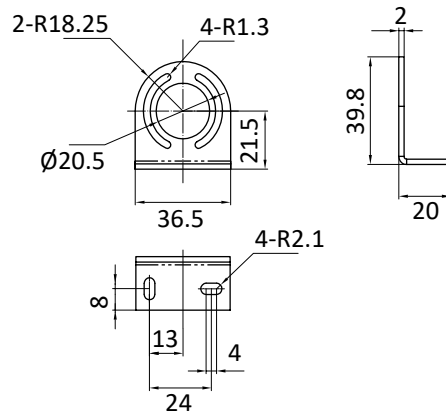

<b>LENGTH (L1)</b>	793 mm	<b>LENGTH (L2)</b>	809 mm
<b>WIDTH (W1)</b>	24 mm	<b>WIDTH (W2)</b>	36.5 mm
<b>HEIGHT (H1)</b>	21.5 mm	<b>HEIGHT (H2)</b>	39.75 mm
<b>HOUSING MATERIAL</b>	Aluminium	<b>WINDOW</b>	Transparent glass
<b>VERTICAL ADJUSTING T ANGLE</b>	± 60°	<b>WEIGHT</b>	0.8 kg

ELECTRICAL DATA

<b>POWER</b>	20.5 W	<b>RATED OPERATIONAL VOLTAGE</b>	24 V DC/AC
<b>CURRENT</b>	0.85 A	<b>OPERATING VOLTAGE</b>	18 ... 30 V DC/AC
<b>LAMPS LIFETIME</b>	> 50000 h	<b>CONNECTION</b>	M12 x 1 4-pin
<b>ELECTRICAL PROTECTION GRADE</b>	III	<b>REVERSE POLARITY PROTECTED</b>	Yes
<b>STAND ALONE / CASCADABLE</b>	Cascadable, qty 3		

Angle adjustable, 304 stainless steel, each lamp with two mounting brackets

Pre-moulding connector	Pin out	Connector model	Wiring diagram
		CO12.3-2 CO12.4-2 CO12.3-2-C12.3 (Double ended)	

APPROVALS