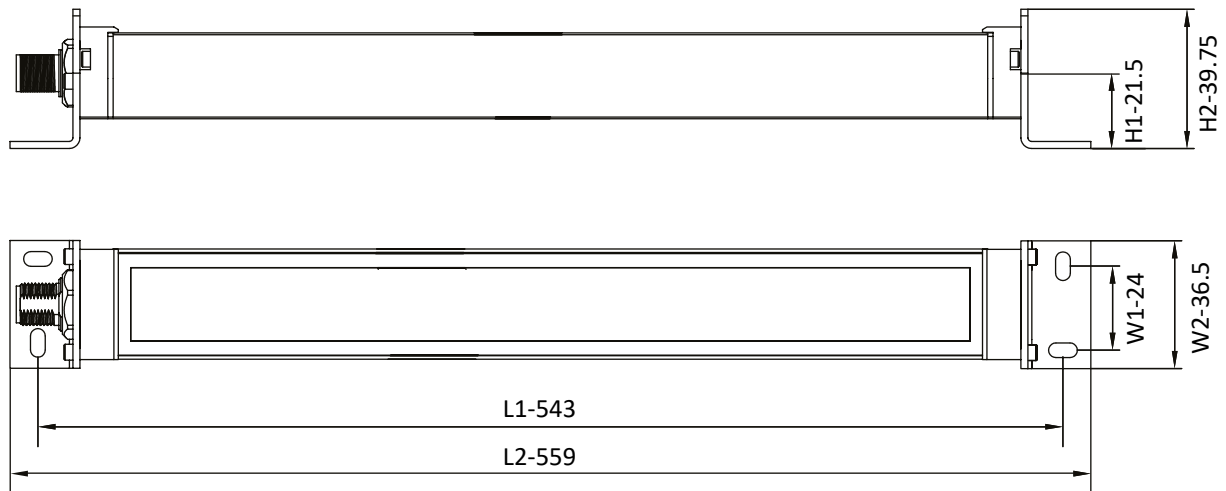

LF32W500

OPTICAL DATA

LUMINOUS FLUX	1100 lm	LED SOURCE TYPE	Non-lens
LIGHT COLOUR	Cool White 5700 K	LIGHT BODY LENGTH	500 mm
BEAM ANGLE	82°	Ra	> 80

MECHANICAL DATA

LENGTH (L1)	543 mm	LENGTH (L2)	559 mm
WIDTH (W1)	24 mm	WIDTH (W2)	36.5 mm
HEIGHT (H1)	21.5 mm	HEIGHT (H2)	39.75 mm
HOUSING MATERIAL	Aluminium	WINDOW	Transparent glass
VERTICAL ADJUSTING T ANGLE	± 60°	WEIGHT	0.65 kg

ELECTRICAL DATA

POWER	12.5 W	RATED OPERATIONAL VOLTAGE	24 V DC/AC
CURRENT	0.54 A	OPERATING VOLTAGE	18 ... 30 V DC/AC
LAMPS LIFETIME	> 50000 h	CONNECTION	M12 x 1 4-pin
ELECTRICAL PROTECTION GRADE	III	REVERSE POLARITY PROTECTED	Yes
STAND ALONE / CASCADABLE	Stand alone		

ENVIRONMENTAL CONDITIONS

DEGREE OF PROTECTION	IP65	OPERATING TEMPERATURE	-20 ... +50 °C
-----------------------------	------	------------------------------	----------------

LF32W500

MOUNTING BRACKET

Angle adjustable, 304 stainless steel, each lamp with two mounting brackets