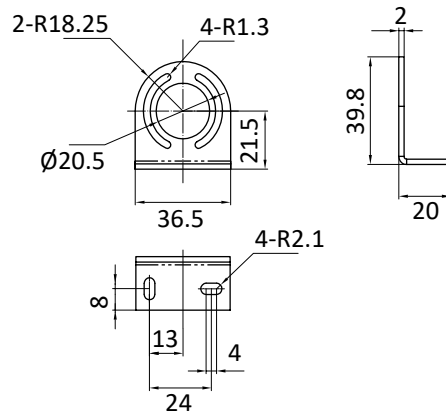

LF32W500

OPTICAL DATA

LUMINOUS FLUX	1100 lm	LED SOURCE TYPE	Non-lens
LIGHT COLOUR	Cool White 5700 K	LIGHT BODY LENGTH	500 mm
BEAM ANGLE	82°	Ra	> 80

MECHANICAL DATA

LENGTH (L1)	543 mm	LENGTH (L2)	559 mm
WIDTH (W1)	24 mm	WIDTH (W2)	36.5 mm
HEIGHT (H1)	21.5 mm	HEIGHT (H2)	39.75 mm
HOUSING MATERIAL	Aluminium	WINDOW	Transparent glass
VERTICAL ADJUSTING T ANGLE	± 60°	WEIGHT	0.65 kg

ELECTRICAL DATA

POWER	12.5 W	RATED OPERATIONAL VOLTAGE	24 V DC/AC
CURRENT	0.54 A	OPERATING VOLTAGE	18 ... 30 V DC/AC
LAMPS LIFETIME	> 50000 h	CONNECTION	M12 x 1 4-pin
ELECTRICAL PROTECTION GRADE	III	REVERSE POLARITY PROTECTED	Yes
STAND ALONE / CASCADABLE	Stand alone		

ENVIRONMENTAL CONDITIONS

DEGREE OF PROTECTION	IP65	OPERATING TEMPERATURE	-20 ... +50 °C
-----------------------------	------	------------------------------	----------------

LF32W500

MOUNTING BRACKET

Angle adjustable, 304 stainless steel, each lamp with two mounting brackets

Pre-moulding connector	Pin out	Connector model	Wiring diagram
		CO12.3-2 CO12.4-2 CO12.3-2-C12.3 (Double ended)	

APPROVALS

LF32W500

SALES AND SERVICE**Tianjin Elco Automation Co., Ltd**

No. 12, 4th XEDA Branch Road
Xiqing Economic-Technological Development Area
Tianjin 300385, P.R. China
Office Phone: 022 23788282
E-Mail: info@elco.cn
www.elco-holding.com.cn