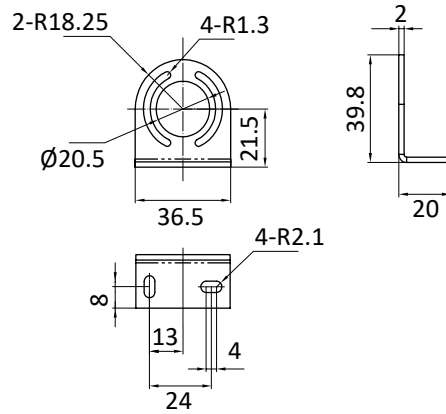

LF32W500L60-C

OPTICAL DATA

LUMINOUS FLUX	1150 lm	LED SOURCE TYPE	Lens
LIGHT COLOUR	Cool White 5700 K	LIGHT BODY LENGTH	500 mm
BEAM ANGLE	38°	Ra	> 80

MECHANICAL DATA

LENGTH (L1)	543 mm	LENGT H (L2)	559 mm
WIDTH (W1)	24 mm	WIDTH (W2)	36.5 mm
HEIGHT (H1)	21.5 mm	HEIGHT (H2)	39.75 mm
HOUSING MATERIAL	Aluminium	WINDOW	Transparent glass
VERTICAL ADJUSTING T ANGLE	± 60°	WEIGHT	0.65 kg

ELECTRICAL DATA

POWER	13.5 W	RATED OPERATIONAL VOLTAGE	24 V DC/AC
CURRENT	0.56 A	OPERATING VOLTAGE	18 ... 30 V DC/AC
LAMPS LIFETIME	> 50000 h	CONNECTION	M12 x 1 4-pin
ELECTRICAL PROTECTION GRADE	III	REVERSE POLARITY PROTECTED	Yes
STAND ALONE / CASCADABLE	Cascadable, qty 4		

Angle adjustable, 304 stainless steel, each lamp with two mounting brackets

Pre-moulding connector	Pin out	Connector model	Wiring diagram
		CO12.3-2 CO12.4-2 CO12.3-2-C12.3 (Double ended)	

APPROVALS

LF32W500L60-C