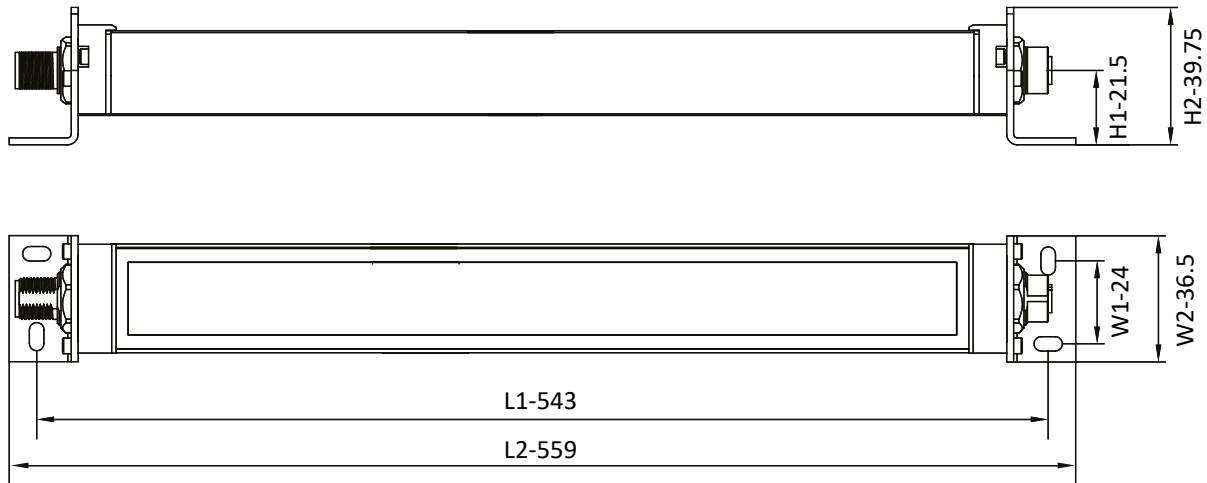

LF32W500L60-C

OPTICAL DATA

LUMINOUS FLUX	1150 lm	LED SOURCE TYPE	Lens
LIGHT COLOUR	Cool White 5700 K	LIGHT BODY LENGTH	500 mm
BEAM ANGLE	38°	Ra	> 80

MECHANICAL DATA

LENGTH (L1)	543 mm	LENGT H (L2)	559 mm
WIDTH (W1)	24 mm	WIDTH (W2)	36.5 mm
HEIGHT (H1)	21.5 mm	HEIGHT (H2)	39.75 mm
HOUSING MATERIAL	Aluminium	WINDOW	Transparent glass
VERTICAL ADJUSTING T ANGLE	± 60°	WEIGHT	0.65 kg

ELECTRICAL DATA

POWER	13.5 W	RATED OPERATIONAL VOLTAGE	24 V DC/AC
CURRENT	0.56 A	OPERATING VOLTAGE	18 ... 30 V DC/AC
LAMPS LIFETIME	> 50000 h	CONNECTION	M12 x 1 4-pin
ELECTRICAL PROTECTION GRADE	III	REVERSE POLARITY PROTECTED	Yes
STAND ALONE / CASCADABLE	Cascadable, qty 4		

Angle adjustable, 304 stainless steel, each lamp with two mounting brackets

Pre-moulding connector	Pin out	Connector model	Wiring diagram
		CO12.3-2 CO12.4-2 CO12.3-2-C12.3 (Double ended)	

APPROVALS

LF32W500L60-C