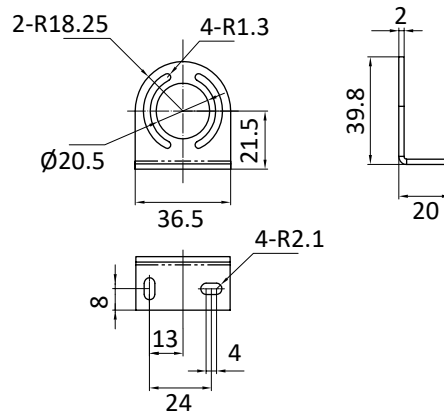

LF32W500-M

OPTICAL DATA

LUMINOUS FLUX	1100 lm	LED SOURCE TYPE	Non-lens
LIGHT COLOUR	Cool White 5700 K	LIGHT BODY LENGTH	500 mm
BEAM ANGLE	82°	Ra	> 80

MECHANICAL DATA

LENGTH (L1)	543 mm	LENGTH (L2)	559 mm
WIDTH (W1)	24 mm	WIDTH (W2)	36.5 mm
HEIGHT (H1)	21.5 mm	HEIGHT (H2)	39.75 mm
HOUSING MATERIAL	Aluminium	WINDOW	Frosted glass
VERTICAL ADJUSTING T ANGLE	± 60°	WEIGHT	0.65 kg

ELECTRICAL DATA

POWER	12.5 W	RATED OPERATIONAL VOLTAGE	24 V DC/AC
CURRENT	0.54 A	OPERATING VOLTAGE	18 ... 30 V DC/AC
LAMPS LIFETIME	> 50000 h	CONNECTION	M12 x 1 4-pin
ELECTRICAL PROTECTION GRADE	III	REVERSE POLARITY PROTECTED	Yes
STAND ALONE / CASCADABLE	Stand alone		

ENVIRONMENTAL CONDITIONS

DEGREE OF PROTECTION	IP65	OPERATING TEMPERATURE	-20 ... +50 °C
-----------------------------	------	------------------------------	----------------

LF32W500-M

MOUNTING BRACKET

Angle adjustable, 304 stainless steel, each lamp with two mounting brackets

Pre-moulding connector	Pin out	Connector model	Wiring diagram
		CO12.3-2 CO12.4-2 CO12.3-2-C12.3 (Double ended)	

APPROVALS

LF32W500-M

SALES AND SERVICE**Tianjin Elco Automation Co., Ltd**

No. 12, 4th XEDA Branch Road
Xiqing Economic-Technological Development Area
Tianjin 300385, P.R. China
Office Phone: 022 23788282
E-Mail: info@elco.cn
www.elco-holding.com.cn