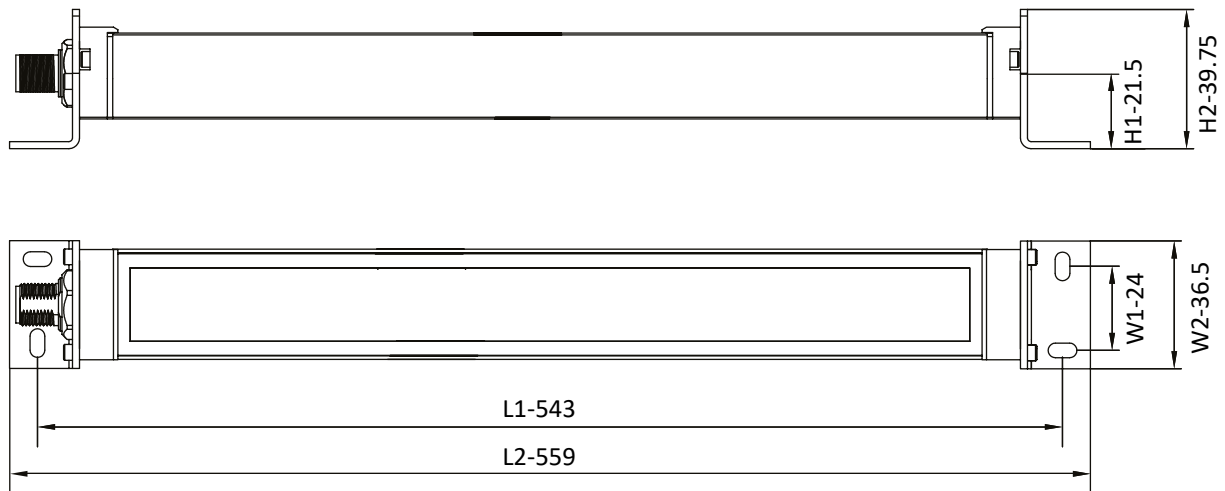

LF32W500-M

OPTICAL DATA

LUMINOUS FLUX	1100 lm	LED SOURCE TYPE	Non-lens
LIGHT COLOUR	Cool White 5700 K	LIGHT BODY LENGTH	500 mm
BEAM ANGLE	82°	Ra	> 80

MECHANICAL DATA

LENGTH (L1)	543 mm	LENGTH (L2)	559 mm
WIDTH (W1)	24 mm	WIDTH (W2)	36.5 mm
HEIGHT (H1)	21.5 mm	HEIGHT (H2)	39.75 mm
HOUSING MATERIAL	Aluminium	WINDOW	Frosted glass
VERTICAL ADJUSTING T ANGLE	± 60°	WEIGHT	0.65 kg

ELECTRICAL DATA

POWER	12.5 W	RATED OPERATIONAL VOLTAGE	24 V DC/AC
CURRENT	0.54 A	OPERATING VOLTAGE	18 ... 30 V DC/AC
LAMPS LIFETIME	> 50000 h	CONNECTION	M12 x 1 4-pin
ELECTRICAL PROTECTION GRADE	III	REVERSE POLARITY PROTECTED	Yes
STAND ALONE / CASCADABLE	Stand alone		

ENVIRONMENTAL CONDITIONS

DEGREE OF PROTECTION	IP65	OPERATING TEMPERATURE	-20 ... +50 °C
-----------------------------	------	------------------------------	----------------

LF32W500-M

MOUNTING BRACKET

Angle adjustable, 304 stainless steel, each lamp with two mounting brackets