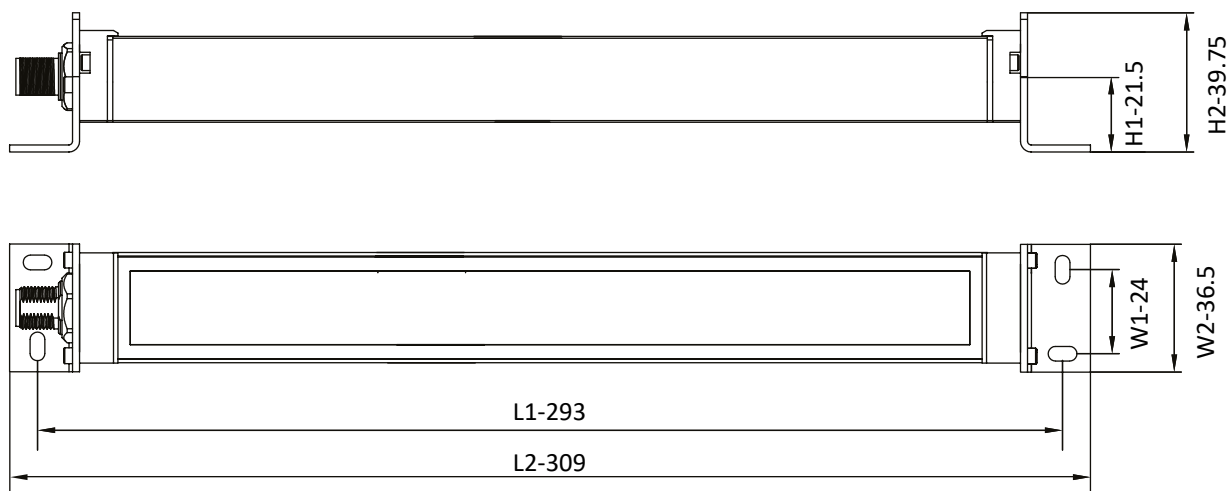

LF32W250

OPTICAL DATA

LUMINOUS FLUX	550 lm	LED SOURCE TYPE	Non-lens
LIGHT COLOUR	Cool White 5700 K	LIGHT BODY LENGTH	250 mm
BEAM ANGLE	82°	Ra	> 80

MECHANICAL DATA

LENGTH (L1)	293 mm	LENGTH (L2)	309 mm
WIDTH (W1)	24 mm	WIDTH (W2)	36.5 mm
HEIGHT (H1)	21.5 mm	HEIGHT (H2)	39.75 mm
HOUSING MATERIAL	Aluminium	WINDOW	Transparent glass
VERTICAL ADJUSTING T ANGLE	± 60°	WEIGHT	0.35 kg

ELECTRICAL DATA

POWER	6.5 W	RATED OPERATIONAL VOLTAGE	24 V DC/AC
CURRENT	0.27 A	OPERATING VOLTAGE	18 ... 30 V DC/AC
LAMPS LIFETIME	> 50000 h	CONNECTION	M12 x 1 4-pin
ELECTRICAL PROTECTION GRADE	III	REVERSE POLARITY PROTECTED	Yes
STAND ALONE / CASCADABLE	Stand alone		

ENVIRONMENTAL CONDITIONS

DEGREE OF PROTECTION	IP65	OPERATING TEMPERATURE	-20 ... +50 °C
-----------------------------	------	------------------------------	----------------

LF32W250

MOUNTING BRACKET

Angle adjustable, 304 stainless steel, each lamp with two mounting brackets