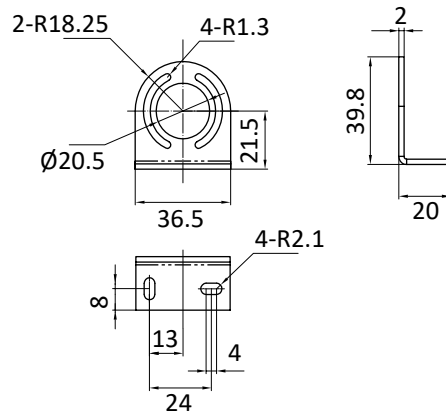

LF32W250

OPTICAL DATA

LUMINOUS FLUX	550 lm	LED SOURCE TYPE	Non-lens
LIGHT COLOUR	Cool White 5700 K	LIGHT BODY LENGTH	250 mm
BEAM ANGLE	82°	Ra	> 80

MECHANICAL DATA

LENGTH (L1)	293 mm	LENGTH (L2)	309 mm
WIDTH (W1)	24 mm	WIDTH (W2)	36.5 mm
HEIGHT (H1)	21.5 mm	HEIGHT (H2)	39.75 mm
HOUSING MATERIAL	Aluminium	WINDOW	Transparent glass
VERTICAL ADJUSTING T ANGLE	± 60°	WEIGHT	0.35 kg

ELECTRICAL DATA

POWER	6.5 W	RATED OPERATIONAL VOLTAGE	24 V DC/AC
CURRENT	0.27 A	OPERATING VOLTAGE	18 ... 30 V DC/AC
LAMPS LIFETIME	> 50000 h	CONNECTION	M12 x 1 4-pin
ELECTRICAL PROTECTION GRADE	III	REVERSE POLARITY PROTECTED	Yes
STAND ALONE / CASCADABLE	Stand alone		

ENVIRONMENTAL CONDITIONS

DEGREE OF PROTECTION	IP65	OPERATING TEMPERATURE	-20 ... +50 °C
-----------------------------	------	------------------------------	----------------

LF32W250

MOUNTING BRACKET

Angle adjustable, 304 stainless steel, each lamp with two mounting brackets

Pre-moulding connector	Pin out	Connector model	Wiring diagram
		<p>CO12.3-2 CO12.4-2 CO12.3-2-C12.3 (Double ended)</p>	

APPROVALS

LF32W250

SALES AND SERVICE

Tianjin Elco Automation Co., Ltd

No. 12, 4th XEDA Branch Road
Xiqing Economic-Technological Development Area
Tianjin 300385, P.R. China
Office Phone: 022 23788282
E-Mail: info@elco.cn
www.elco-holding.com.cn