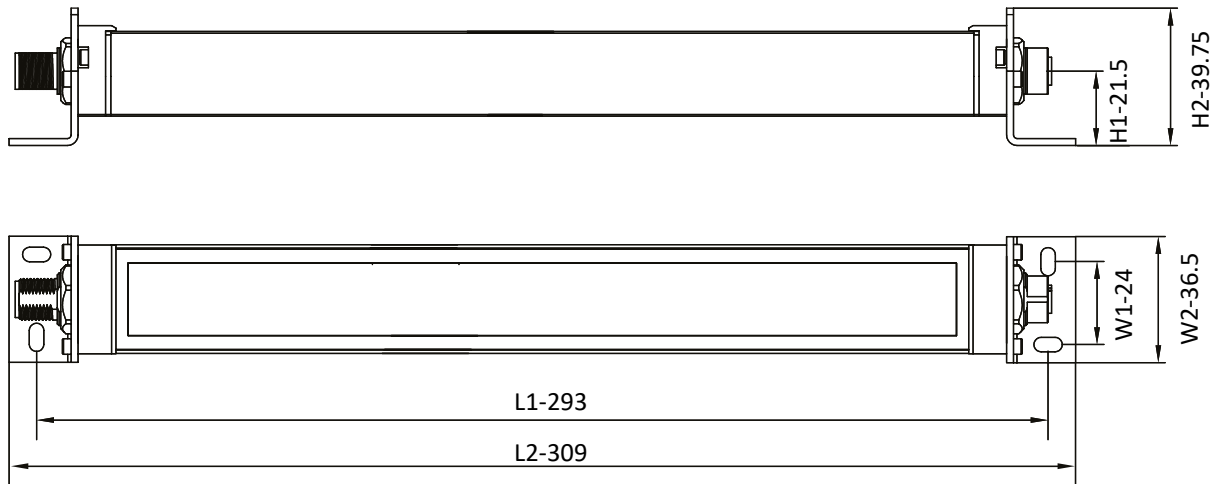

LF32W250L60-C

OPTICAL DATA

LUMINOUS FLUX	600 lm	LED SOURCE TYPE	Lens
LIGHT COLOUR	Cool White 5700 K	LIGHT BODY LENGTH	250 mm
BEAM ANGLE	38°	Ra	> 80

MECHANICAL DATA

LENGTH (L1)	293 mm	LENGTH (L2)	309 mm
WIDTH (W1)	24 mm	WIDTH (W2)	36.5 mm
HEIGHT (H1)	21.5 mm	HEIGHT (H2)	39.75 mm
HOUSING MATERIAL	Aluminium	WINDOW	Transparent glass
VERTICAL ADJUSTING T ANGLE	± 60°	WEIGHT	0.35 kg

ELECTRICAL DATA

POWER	6.7 W	RATED OPERATIONAL VOLTAGE	24 V DC/AC
CURRENT	0.28 A	OPERATING VOLTAGE	18 ... 30 V DC/AC
LAMPS LIFETIME	> 50000 h	CONNECTION	M12 x 1 4-pin
ELECTRICAL PROTECTION GRADE	III	REVERSE POLARITY PROTECTED	Yes
STAND ALONE / CASCADABLE	Cascadable, qty 8		

Angle adjustable, 304 stainless steel, each lamp with two mounting brackets

Pre-moulding connector	Pin out	Connector model	Wiring diagram
		<p>CO12.3-2 CO12.4-2 CO12.3-2-C12.3 (Double ended)</p>	

APPROVALS