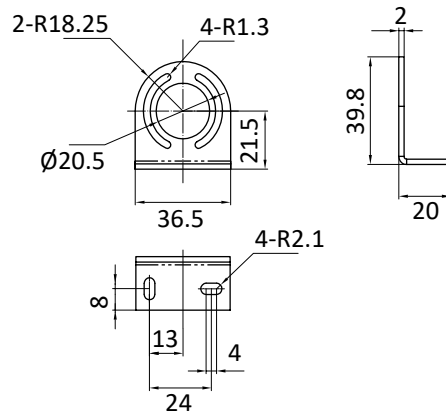

LF32W250L60-C

OPTICAL DATA

LUMINOUS FLUX	600 lm	LED SOURCE TYPE	Lens
LIGHT COLOUR	Cool White 5700 K	LIGHT BODY LENGTH	250 mm
BEAM ANGLE	38°	Ra	> 80

MECHANICAL DATA

LENGTH (L1)	293 mm	LENGTH (L2)	309 mm
WIDTH (W1)	24 mm	WIDTH (W2)	36.5 mm
HEIGHT (H1)	21.5 mm	HEIGHT (H2)	39.75 mm
HOUSING MATERIAL	Aluminium	WINDOW	Transparent glass
VERTICAL ADJUSTING T ANGLE	± 60°	WEIGHT	0.35 kg

ELECTRICAL DATA

POWER	6.7 W	RATED OPERATIONAL VOLTAGE	24 V DC/AC
CURRENT	0.28 A	OPERATING VOLTAGE	18 ... 30 V DC/AC
LAMPS LIFETIME	> 50000 h	CONNECTION	M12 x 1 4-pin
ELECTRICAL PROTECTION GRADE	III	REVERSE POLARITY PROTECTED	Yes
STAND ALONE / CASCADABLE	Cascadable, qty 8		

Angle adjustable, 304 stainless steel, each lamp with two mounting brackets

Pre-moulding connector	Pin out	Connector model	Wiring diagram
		<p>CO12.3-2 CO12.4-2 CO12.3-2-C12.3 (Double ended)</p>	

APPROVALS