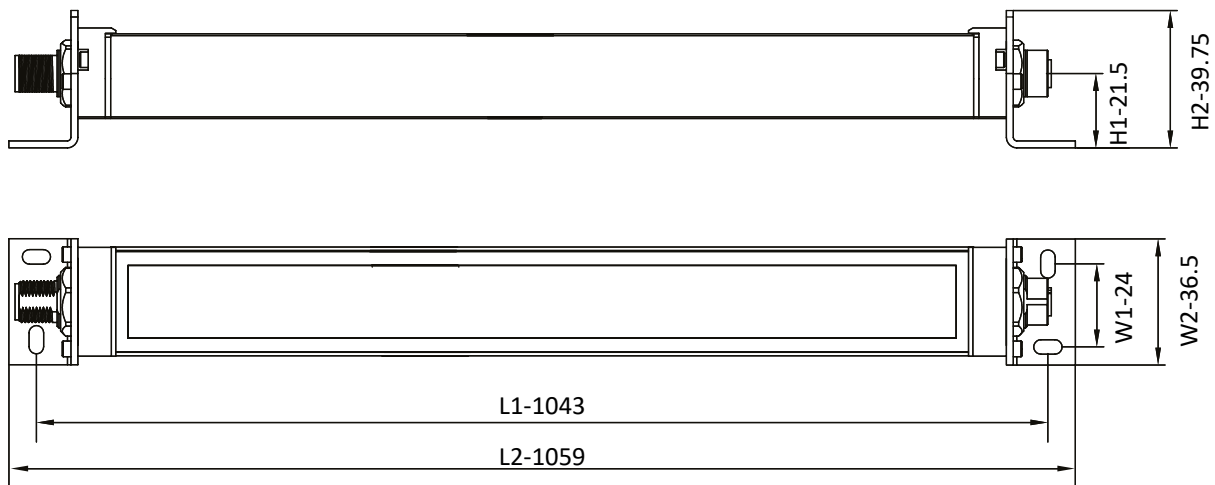

LF32W1000L60-MC

OPTICAL DATA

LUMINOUS FLUX	2300 lm	LED SOURCE TYPE	Lens
LIGHT COLOUR	Cool White 5700 K	LIGHT BODY LENGTH	1000 mm
BEAM ANGLE	38°	Ra	> 80

MECHANICAL DATA

LENGTH (L1)	1043 mm	LENGTH (L2)	1059 mm
WIDTH (W1)	24 mm	WIDTH (W2)	36.5 mm
HEIGHT (H1)	21.5 mm	HEIGHT (H2)	39.75 mm
HOUSING MATERIAL	Aluminium	WINDOW	Frosted glass
VERTICAL ADJUSTING T ANGLE	± 60°	WEIGHT	1 kg

ELECTRICAL DATA

POWER	27 W	RATED OPERATIONAL VOLTAGE	24 V DC/AC
CURRENT	1.2 A	OPERATING VOLTAGE	18 ... 30 V DC/AC
LAMPS LIFETIME	> 50000 h	CONNECTION	M12 x 1 4-pin
ELECTRICAL PROTECTION GRADE	III	REVERSE POLARITY PROTECTED	Yes
STAND ALONE / CASCADABLE	Cascadable, qty 2		

Angle adjustable, 304 stainless steel, each lamp with two mounting brackets

Pre-moulding connector	Pin out	Connector model	Wiring diagram
		<p>CO12.3-2 CO12.4-2 CO12.3-2-C12.3 (Double ended)</p>	

APPROVALS