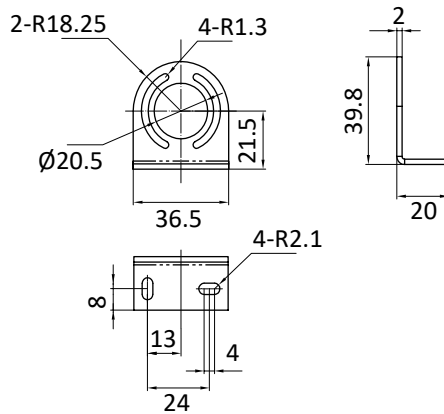

LF32W1000L60-MC

OPTICAL DATA

LUMINOUS FLUX	2300 lm	LED SOURCE TYPE	Lens
LIGHT COLOUR	Cool White 5700 K	LIGHT BODY LENGTH	1000 mm
BEAM ANGLE	38°	Ra	> 80

MECHANICAL DATA

LENGTH (L1)	1043 mm	LENGTH (L2)	1059 mm
WIDTH (W1)	24 mm	WIDTH (W2)	36.5 mm
HEIGHT (H1)	21.5 mm	HEIGHT (H2)	39.75 mm
HOUSING MATERIAL	Aluminium	WINDOW	Frosted glass
VERTICAL ADJUSTING T ANGLE	± 60°	WEIGHT	1 kg

ELECTRICAL DATA

POWER	27 W	RATED OPERATIONAL VOLTAGE	24 V DC/AC
CURRENT	1.2 A	OPERATING VOLTAGE	18 ... 30 V DC/AC
LAMPS LIFETIME	> 50000 h	CONNECTION	M12 x 1 4-pin
ELECTRICAL PROTECTION GRADE	III	REVERSE POLARITY PROTECTED	Yes
STAND ALONE / CASCADABLE	Cascadable, qty 2		

Angle adjustable, 304 stainless steel, each lamp with two mounting brackets

Pre-moulding connector	Pin out	Connector model	Wiring diagram
		<p>CO12.3-2 CO12.4-2 CO12.3-2-C12.3 (Double ended)</p>	

APPROVALS