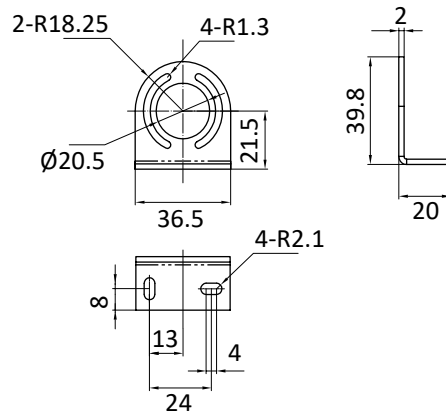

LF32W1000-C

OPTICAL DATA

LUMINOUS FLUX	2200 lm	LED SOURCE TYPE	Non-lens
LIGHT COLOUR	Cool White 5700 K	LIGHT BODY LENGTH	1000 mm
BEAM ANGLE	82°	Ra	> 80

MECHANICAL DATA

LENGTH (L1)	1043 mm	LENGTH (L2)	1059 mm
WIDTH (W1)	24 mm	WIDTH (W2)	36.5 mm
HEIGHT (H1)	21.5 mm	HEIGHT (H2)	39.75 mm
HOUSING MATERIAL	Aluminium	WINDOW	Transparent glass
VERTICAL ADJUSTING T ANGLE	± 60°	WEIGHT	1 kg

ELECTRICAL DATA

POWER	25 W	RATED OPERATIONAL VOLTAGE	24 V DC/AC
CURRENT	1.05 A	OPERATING VOLTAGE	18 ... 30 V DC/AC
LAMPS LIFETIME	> 50000 h	CONNECTION	M12 x 1 4-pin
ELECTRICAL PROTECTION GRADE	III	REVERSE POLARITY PROTECTED	Yes
STAND ALONE / CASCADABLE	Cascadable, qty 2		

ENVIRONMENTAL CONDITIONS

DEGREE OF PROTECTION	IP65	OPERATING TEMPERATURE	-20 ... +50 °C
-----------------------------	------	------------------------------	----------------

LF32W1000-C

MOUNTING BRACKET

Angle adjustable, 304 stainless steel, each lamp with two mounting brackets

Pre-moulding connector	Pin out	Connector model	Wiring diagram
		CO12.3-2 CO12.4-2 CO12.3-2-C12.3 (Double ended)	

APPROVALS

LF32W1000-C

SALES AND SERVICE**Tianjin Elco Automation Co., Ltd**

No. 12, 4th XEDA Branch Road
Xiqing Economic-Technological Development Area
Tianjin 300385, P.R. China
Office Phone: 022 23788282
E-Mail: info@elco.cn
www.elco-holding.com.cn