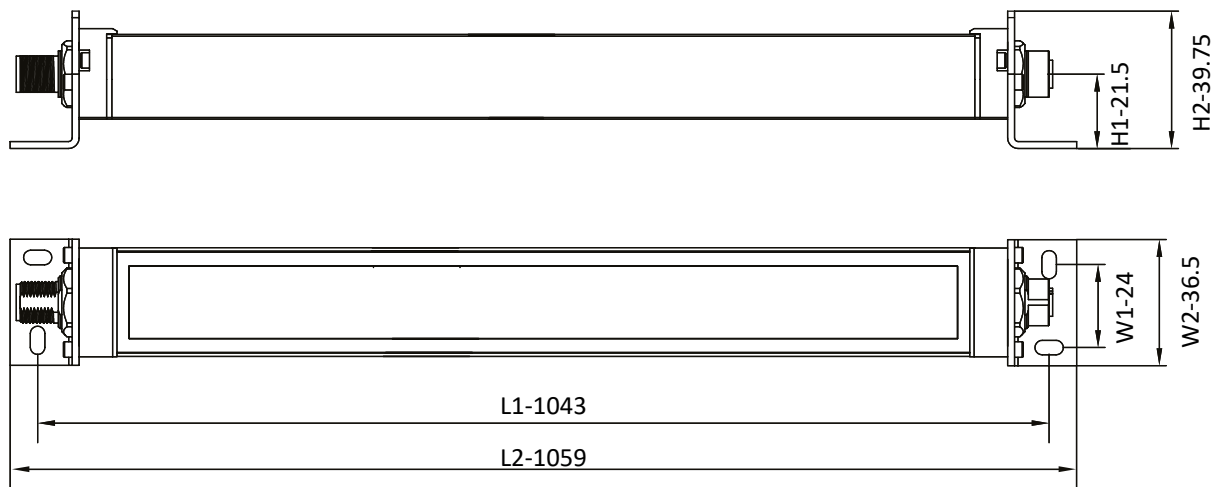

LF32W1000-C

OPTICAL DATA

LUMINOUS FLUX	2200 lm	LED SOURCE TYPE	Non-lens
LIGHT COLOUR	Cool White 5700 K	LIGHT BODY LENGTH	1000 mm
BEAM ANGLE	82°	Ra	> 80

MECHANICAL DATA

LENGTH (L1)	1043 mm	LENGTH (L2)	1059 mm
WIDTH (W1)	24 mm	WIDTH (W2)	36.5 mm
HEIGHT (H1)	21.5 mm	HEIGHT (H2)	39.75 mm
HOUSING MATERIAL	Aluminium	WINDOW	Transparent glass
VERTICAL ADJUSTING T ANGLE	± 60°	WEIGHT	1 kg

ELECTRICAL DATA

POWER	25 W	RATED OPERATIONAL VOLTAGE	24 V DC/AC
CURRENT	1.05 A	OPERATING VOLTAGE	18 ... 30 V DC/AC
LAMPS LIFETIME	> 50000 h	CONNECTION	M12 x 1 4-pin
ELECTRICAL PROTECTION GRADE	III	REVERSE POLARITY PROTECTED	Yes
STAND ALONE / CASCADABLE	Cascadable, qty 2		

ENVIRONMENTAL CONDITIONS

DEGREE OF PROTECTION	IP65	OPERATING TEMPERATURE	-20 ... +50 °C
-----------------------------	------	------------------------------	----------------

LF32W1000-C

MOUNTING BRACKET

Angle adjustable, 304 stainless steel, each lamp with two mounting brackets